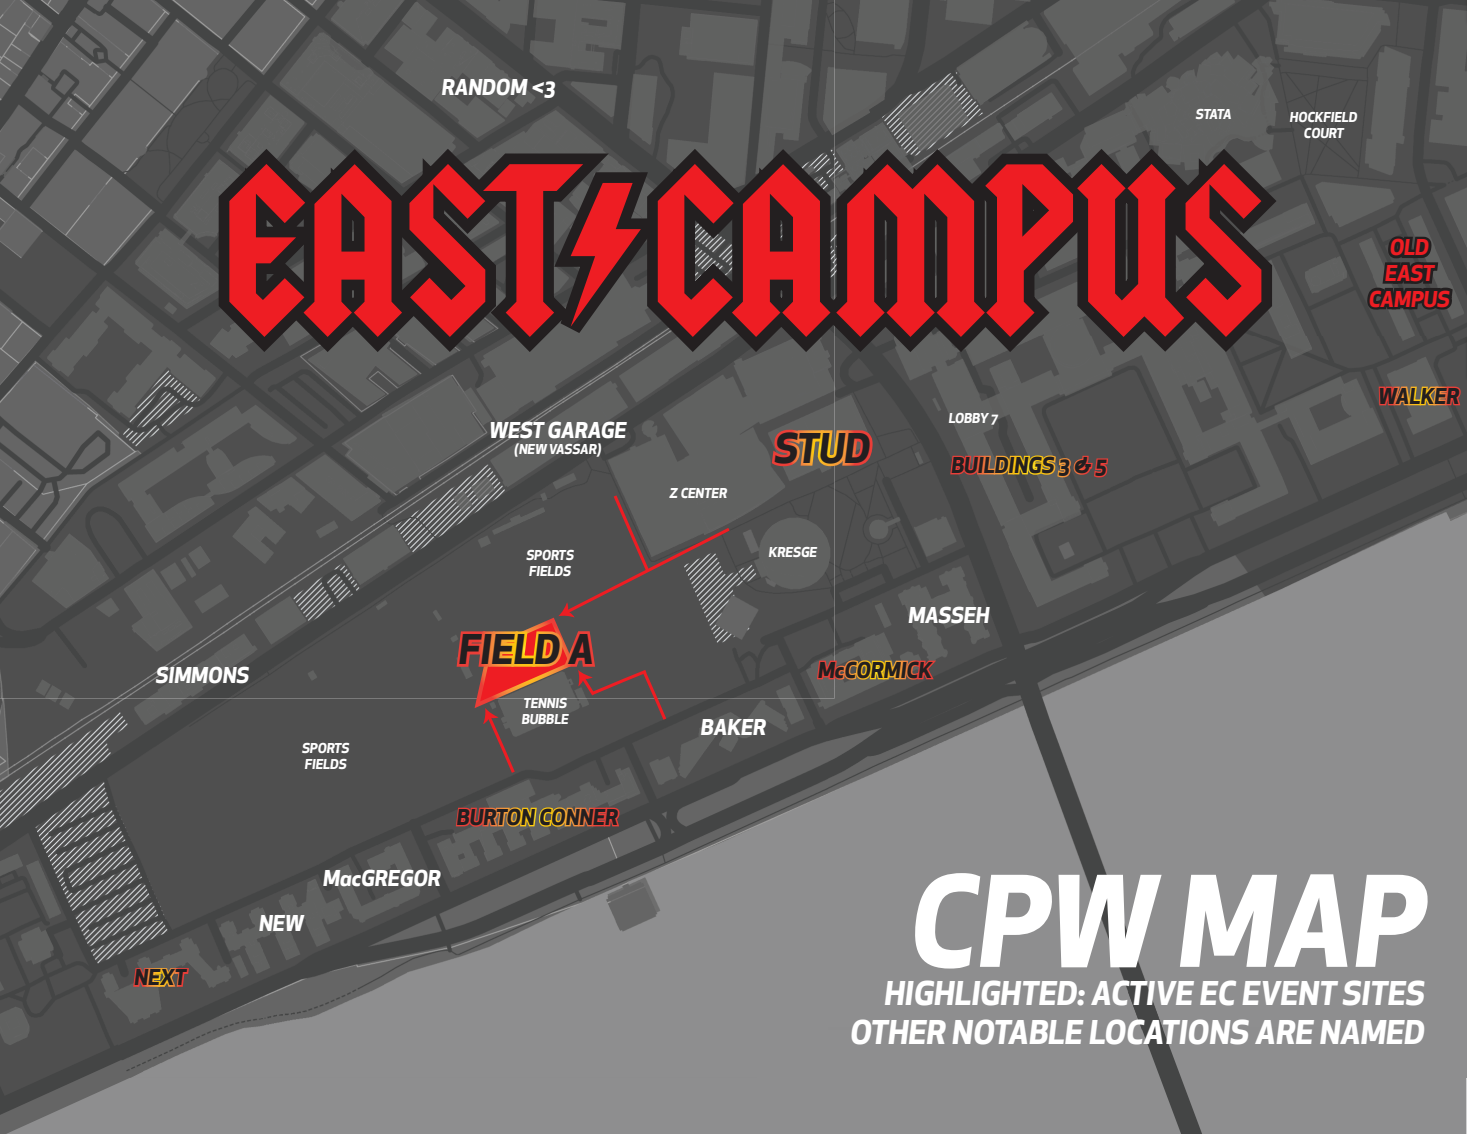

EAST ⚡ CAMPUS

RANDOM <3

STATA

HOCKFIELD COURT

OLD EAST CAMPUS

WALKER

WEST GARAGE
(NEW VASSAR)

STUD

LOBBY 7

BUILDINGS 3 & 5

Z CENTER

SPORTS FIELDS

KRESGE

MASSEH

SIMMONS

FIELD A

CPW MAP

HIGHLIGHTED: ACTIVE EC EVENT SITES
OTHER NOTABLE LOCATIONS ARE NAMED